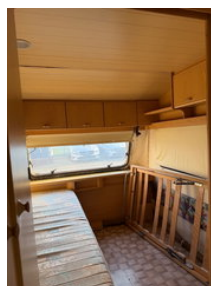

Characteristics

Empty weight	1.130kg
Load capacity	170kg

GVW	1.300kg
Length	700cm
Width	220cm
Serial number	WKN890502NJ890076

Knaus SUDWIND

Technical specifications

Number of axes

1

Accessories